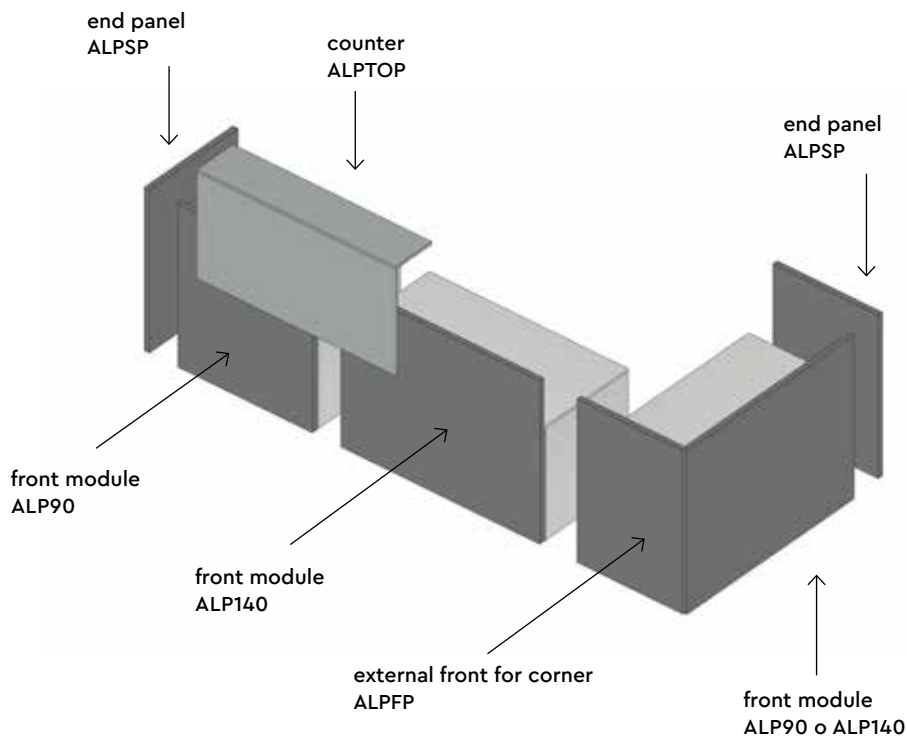

# Alpha

Modular counter made of MFC with LED lighting.

fit interiors — design first

**Structure**  
Finishes

**Worktop**  
Finishes

**Example compositions**

**ALP90-20**

Front module with desk and front part made in MFC mm 36 thickness  
 Worktop height 760 mm / 900 mm  
 W 940 mm / D 736 mm / H 1079 mm

**ALP140-20**

Front module with desk and front part made in MFC mm 36 thickness  
 Worktop height 760 mm / 900 mm  
 W 1390 mm / D 736 mm / H 1079 mm

**ALP90H-20**

MFC consultancy and/or wheelchair accessible desk module  
 W 940 mm / D 700 mm / H 760 mm