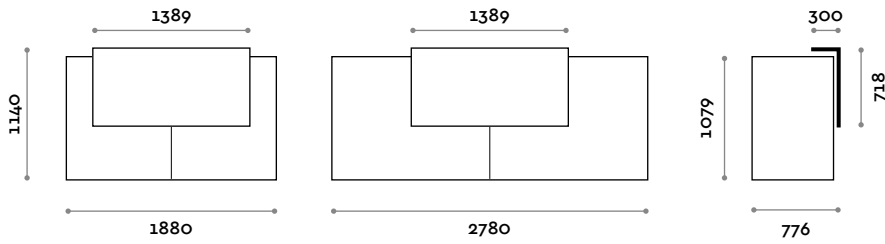

# Alpha

Modular counter made of MFC with LED lighting.

fit interiors — design first

**Structure**  
Finishes

**Worktop**  
Finishes

**Example compositions**

**ALP90-20**

Front module with desk and front part made in MFC mm 36 thickness  
 Worktop height 760 mm / 900 mm  
 W 940 mm / D 736 mm / H 1079 mm

**ALP140-20**

Front module with desk and front part made in MFC mm 36 thickness  
 Worktop height 760 mm / 900 mm  
 W 1390 mm / D 736 mm / H 1079 mm

**ALP90H-20**

MFC consultancy and/or wheelchair accessible desk module  
 W 940 mm / D 700 mm / H 760 mm