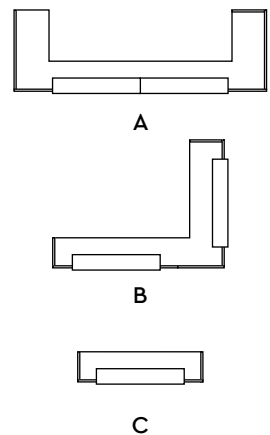

# Alpha

Modular counter made of MFC with LED lighting.

fit interiors — design first

**Structure**  
Finishes

**Worktop**  
Finishes

**Example compositions**

**ALP90-20**

Front module with desk and front part made in MFC mm 36 thickness  
 Worktop height 760 mm / 900 mm  
 W 940 mm / D 736 mm / H 1079 mm

**ALP140-20**

Front module with desk and front part made in MFC mm 36 thickness  
 Worktop height 760 mm / 900 mm  
 W 1390 mm / D 736 mm / H 1079 mm

**ALP90H-20**

MFC consultancy and/or wheelchair accessible desk module  
 W 940 mm / D 700 mm / H 760 mm