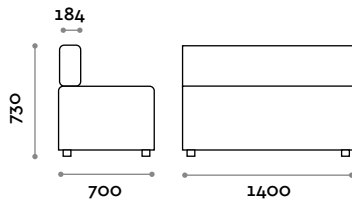

CMB140S

Double sofa with backrest