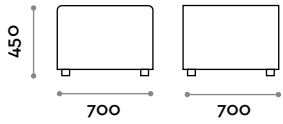

Seat

Eco-leather

THE SWATCH BOOK

Alcune possibili combinazioni

CMB070P

Single sofa without backrest

CMB140P

Double sofa without backrest