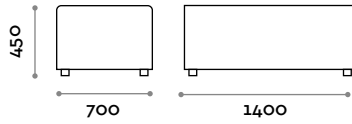

Seat

Eco-leather

THE SWATCH BOOK

Alcune possibili combinazioni

CMB070P

Single sofa without backrest

CMB140P

Double sofa without backrest