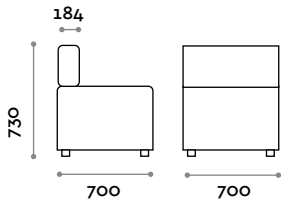

CMB070S

Single sofa with backrest