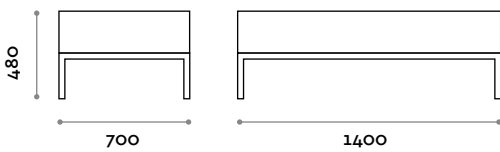

Steel

Matt
black

9010
White

Seat

Eco-leather

THE SWATCH BOOK

DUNE

Geometric