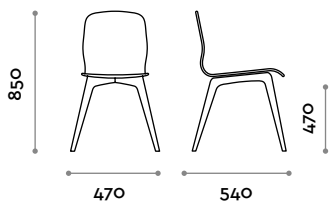

Ring Wood

Frame in solid beech wood, shell in plywood beech veneered oak, available in various wood finishes.

Seat

Veneered beech

A
Natural

B
Coffee

C
Nutmeg

Frame

Solid beech

1
Natural

2
Coffee

3
Nutmeg

RING WOOD