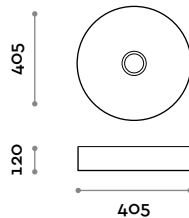

SHAPE40

Rounded ceramic sink