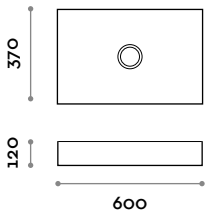

SHAPE60

Rectangular ceramic sink