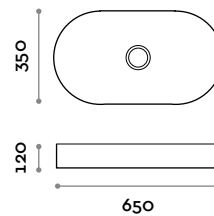

SHAPE65

Oval ceramic sink