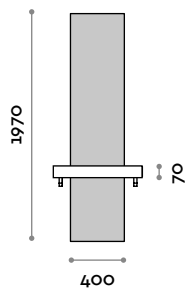

Sharp

Single wall hung vanity unit with LED backlit mirror, hairdryer holder MFC shelf.
Aluminum hairdryer holder and black metal stirrups included.

- (C) 6000 K cool white / 4.8W per meter, 24 V IP54
- (N) 4000 K natural white / 4.8W per meter, 24 V IP54

Shelf

Finishes

THE SWATCH BOOK

Mirror

Silver

SHARPLS-24

Single wall hung vanity unit and shelf with one hairdryer holder