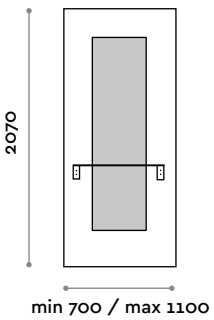

Tocador que colgar compuesto por panel con espejo encolado y repisa de acero inoxidable con un alojamiento para secador.

Panel

Acabados

Espejo

Plateado

Repisa

Acero inoxidable

SHARPFS

Tocador de un cuerpo y repisa con un alojamiento para secador.