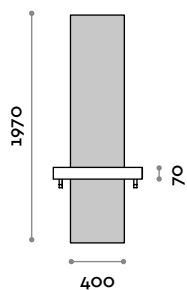

Sharp

Wandspiegel mit LED-Randbeleuchtung, mit Ablagefläche in den Katalogoberflächen und Aluminiumbuchsen, schwarze Halterungen.

- (C) 6000 K Kaltlicht / 4,8 W je Meter, 24 V IP54
- (N) 4000 K natürliches Licht / 4,8 W je Meter, 24 V IP54

Konsole

Ausführungen

THE SWATCH BOOK

Spiegel

Silber

SHARPLS-24

Einzel-Fönstation mit 1 Spiegel, mit Konsole und 1 Haartrockner-Haltehülse