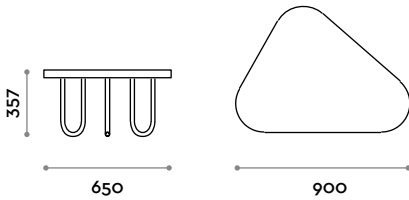

Trio

Tavolino lounge, forma triangolare, telaio in acciaio e piano in laminato.

Top

Finiture

THE SWATCH BOOK

Telaio

Acciaio inox

Lucido

TRIO