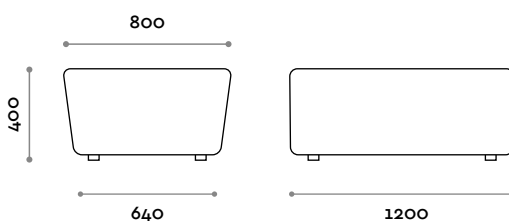

## LINGOTTO80S

Banquette en éco-cuir

- Éco-cuir ignifuge (certification UNI 9175 classe 1IM).

Dimensions

L 800 mm / P 800 mm / H 385 mm

## LINGOTTO120S

Banquette en éco-cuir

- Éco-cuir ignifuge (certification UNI 9175 classe 1IM).

Dimensions

L 1200 mm / P 800 mm / H 385 mm

follow us

**fit  
interiors**

**furniture for gyms,  
health and golf clubs,  
spa&wellness, hotel,  
medical and corporate**