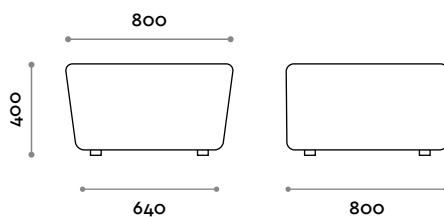

## LINGOTTO80S

Banquette en éco-cuir

- Éco-cuir ignifuge (certification UNI 9175 classe 1IM).

Dimensions

L 800 mm / P 800 mm / H 385 mm

## LINGOTTO120S

Banquette en éco-cuir

- Éco-cuir ignifuge (certification UNI 9175 classe 1IM).

Dimensions

L 1200 mm / P 800 mm / H 385 mm

follow us

**fit  
interiors**

**furniture for gyms,  
health and golf clubs,  
spa&wellness, hotel,  
medical and corporate**