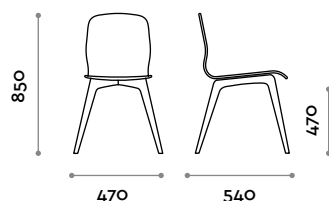

DESIGN FIRST.

Rin
g
ood
—

fit interiors

fit interiors — designed and produced in italy

Ring Wood

Chaise en bois massif

Assise

Hêtre plaqué

RING WOOD

Chaise en bois massif

- Piètement en hêtre massif
- Coque en contreplaqué de hêtre plaqué chêne

Dimensions

L 470 mm / P 540 mm / H 470-850 mm

follow us

**fit
interiors**

**furniture for gyms,
health and golf clubs,
spa&wellness, hotel,
medical and corporate**