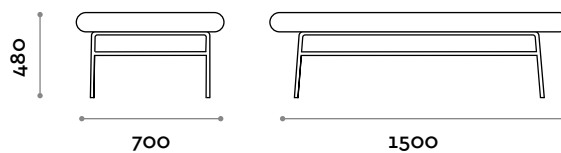

Dimensions

L 1500 mm / P 700 mm / H 480 mm

follow us

**fit
interiors**

**furniture for gyms,
health and golf clubs,
spa&wellness, hotel,
medical and corporate**

visit www.fitinteriors.com